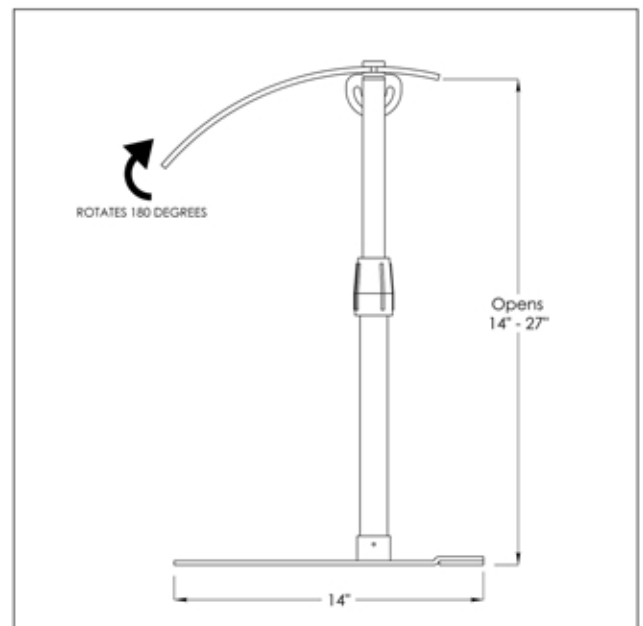

PORTABLE

STANDARD SPECIFICATIONS:

ITEM: _____
QTY: _____
MODEL: INSTAGUARD
LENGTH: _____

	A
MODEL IG-36	34.125
MODEL IG-48	46.125
MODEL IG-60	58.125

- Adjustable Height
- Adjustable Angle
- Durable Stainless Steel Legs
- Attractive, Curved Acrylic
- Powder Coated Black Base
- Modern, Euro-Style Design
- Protective Felt Base
- Easy To Assemble