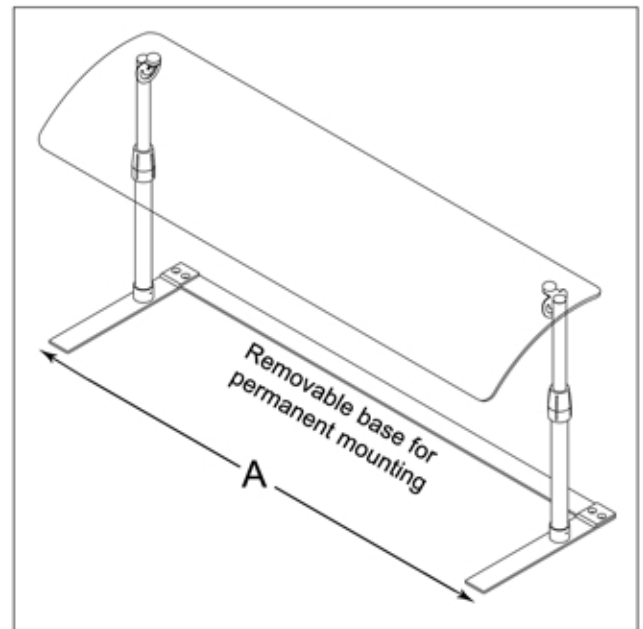

PORTABLE

STANDARD SPECIFICATIONS:

ITEM: _____
QTY: _____
MODEL: INSTAGUARD
LENGTH: _____

	A
MODEL IG-36	34.125
MODEL IG-48	46.125
MODEL IG-60	58.125

- Adjustable Height
- Adjustable Angle
- Durable Stainless Steel Legs
- Attractive, Curved Acrylic
- Powder Coated Black Base
- Modern, Euro-Style Design
- Protective Felt Base
- Easy To Assemble